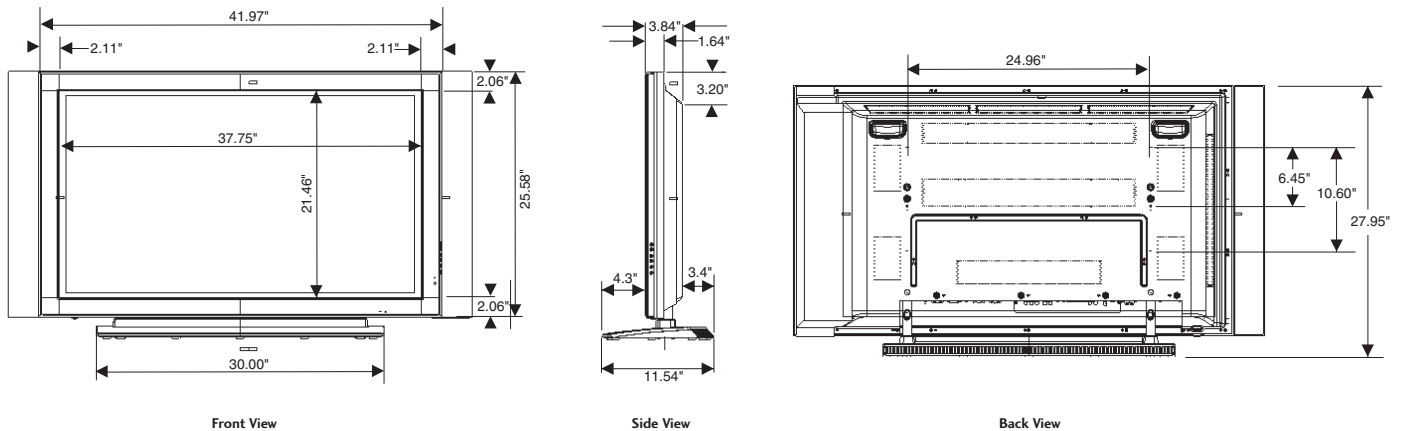

GENERATION TELEVISION
HDTV
MONITOR

DCDi
by FAROUDJA

MU-42PM12X 42" Plasma HDTV Monitor Display

DIMENSIONS

DIMENSIONS

Cabinet (W x H x D)	41.97" x 25.58" x 3.84"
Weight	65 Lbs.

CABINET DESCRIPTION

Finish	Silver/Black
Cabinet Style	Slim Frame
Power Consumption	250W
Power Source	115v 60Hz