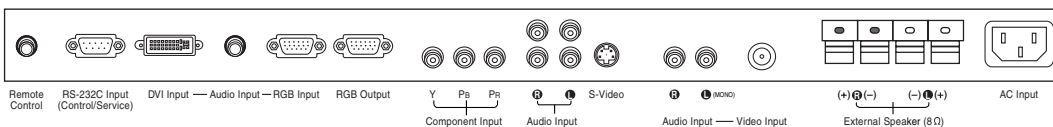

REAR JACK PANEL

www.LGcommercial.com

LG Electronics U.S.A., Inc. 2000 Millbrook Drive, Lincolnshire, IL 60069 Customer Service: 1-888-865-3026

Dimensions and weights are approximate. Design and specifications subject to change without notice. DCDi™ is a registered trademark of Faroudja.

The "LG Life's Good" is a registered trademark of LG Electronics U.S.A., Inc. ©2005 LG Electronics U.S.A., Inc. Printed in the USA. LG42PM12X0905