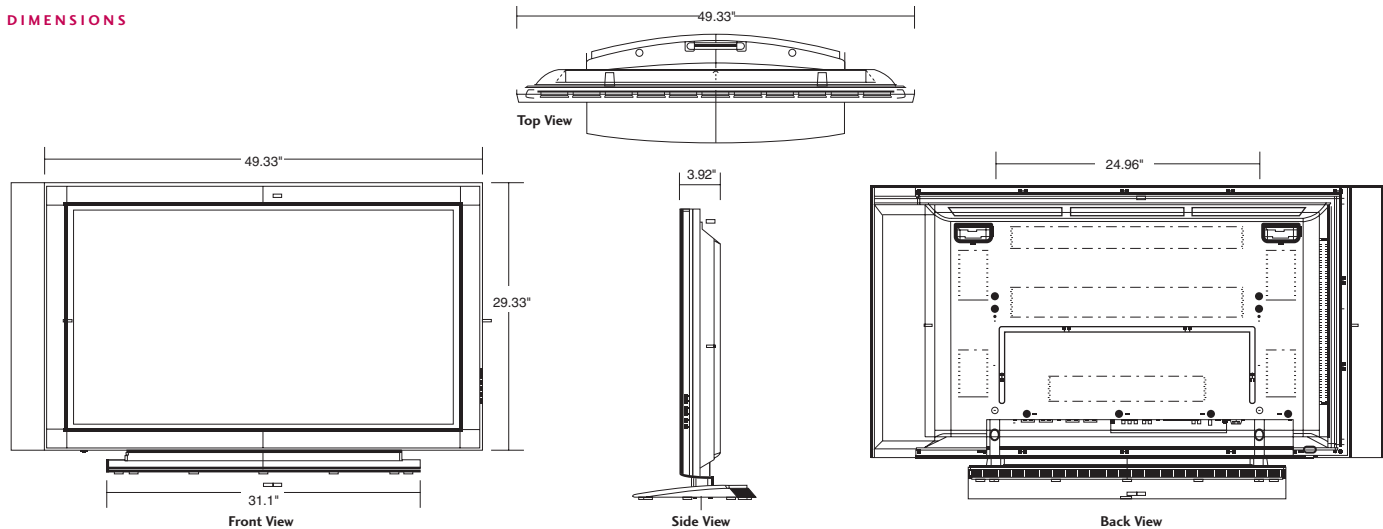

**XD
ENGINE**

**HDTV
MONITOR**

**DCDi
by FAROUDJA**

MU-50PM10 50" Plasma HDTV Monitor Display

DIMENSIONS

DIMENSIONS

| | |
|---------------------|-------------------------|
| Cabinet (W x H x D) | 49.33" x 29.33" x 3.92" |
| Weight | 90.4 Lbs. |

CABINET DESCRIPTION

| | |
|-------------------|--------------|
| Finish | Silver/Black |
| Cabinet Style | Slim Frame |
| Power Consumption | 560W |
| Power Source | 120v 60Hz |

VIDEO ENHANCEMENTS

| | |
|------------------------------------|-----------------------------|
| Screen Size | 50" Wide Format |
| Flat | Yes |
| Resolution Display | 1366 x 768p |
| Pixel Pitch | .270 (H) x .810 (V) |
| Aspect Ratio | 16:9, 4:3 Zoom |
| Brightness | 1000 cd/m ² |
| Contrast Ratio | 5000:1 |
| Viewing Angle | 160° |
| Format Conversion | Intelligent Image Scanning |
| Aspect Ratio Correction | Yes |
| Scan Converter | XD Engine |
| Contrast | Yes |
| Brightness/Sharpness | Yes |
| Tint/Color | Yes |
| Video De-Interlacing/Line Doubling | Faroudja DCDi |
| APC | Clear/Optimum/ Soft/User |
| 3:2 Pull Down | Yes |