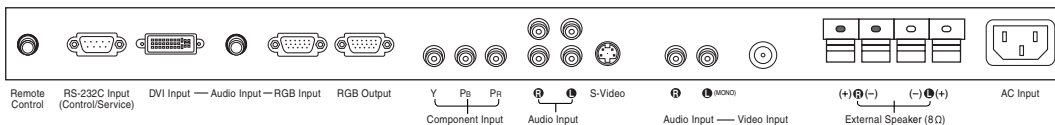

REAR JACK PANEL

www.LGcommercial.com

LG Electronics U.S.A., Inc. 2000 Millbrook Drive, Lincolnshire, IL 60069 Customer Service: 1-888-865-3026

Dimensions and weights are approximate. Design and specifications subject to change without notice. DCDi™ is a registered trademark of Faroudja.

The "LG Life's Good" is a registered trademark of LG Electronics U.S.A., Inc. ©2004 LG Electronics U.S.A., Inc. Printed in the USA. LG50PM101004