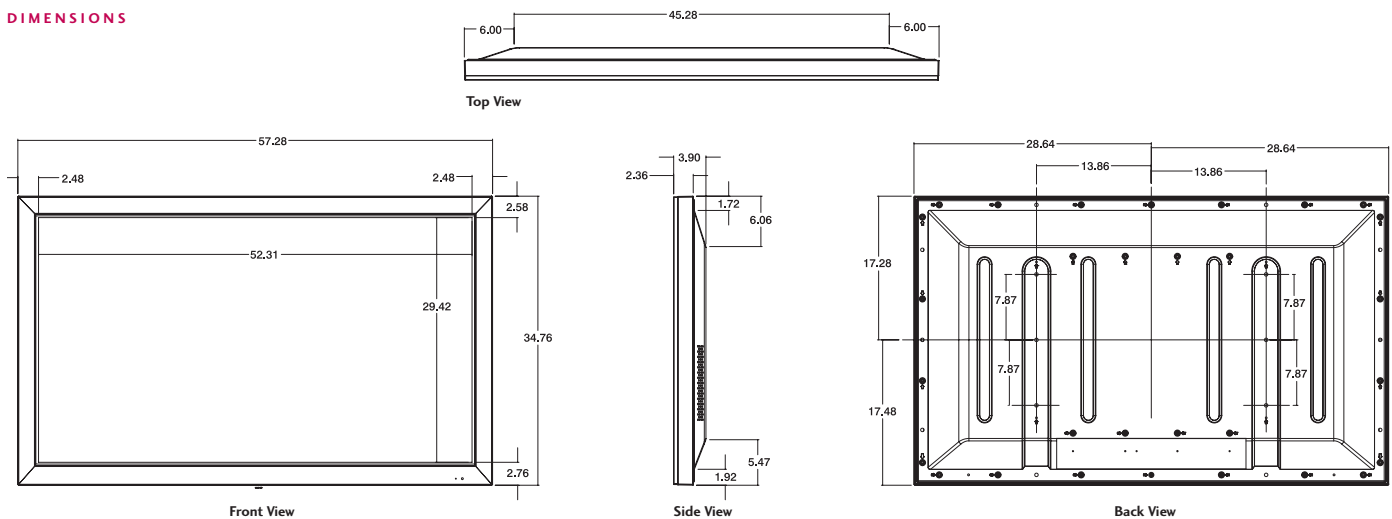

## DIMENSIONS

## DIMENSIONS

Cabinet (W x H x D)	57.3" x 34.8" x 3.9"
Weight	154.3 Lbs.