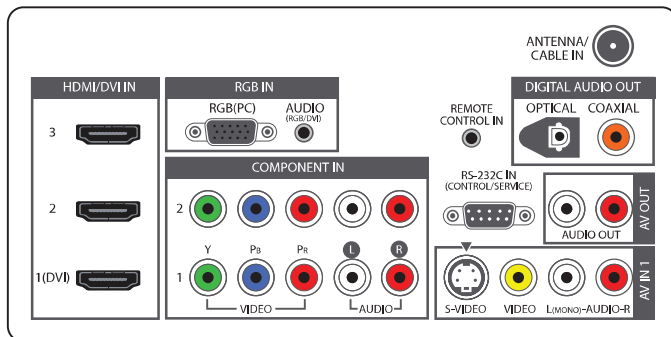

REAR AUDIO/VIDEO INPUTS/OUTPUTS

RF In (Antenna/Cable)	1
L/R Audio/Composite Video In	1
L/R Audio Out	1
S-Video In	1

REAR AUDIO/VIDEO INPUTS/OUTPUTS (CONTINUED)

HD Component Video In (Y,Pb,Pr) + L/R Audio	2
Digital Audio Out	2 (1 Coaxial/1 Optical)
HDMI/HDCP Input	3
RGB In (D-Sub 15pin) - PC	1
PC Audio Input	1
RS-232c In (Control/Service)	1
Remote Control In (IR)	1

SIDE AUDIO/VIDEO INPUTS/OUTPUTS

L/R Audio/Composite Video In	1
USB In (Music, Photos Only)	1 (JPEG, MP3)

CABINET/ACCESSORIES

Cabinet Style	Table Top
Cabinet Color	Gloss Black
Swivel (Angle)	• (20°)
Remote Control Type	Universal
VESA® Compatible (W x H)	600mm x 400mm

POWER

Consumption (Typical)	130 W
Stand-by Consumption (Cable Card Off)	1 W
Stand-by Consumption (Cable Card On)	1 W
Energy Star Compliant	•

SPECIFICATIONS

Dimensions w/Out Stand (W x H x D)	31.7" x 21.4" x 3.1"
Weight w/Out Stand	27.8
Dimensions w/Stand (W x H x D)	31.7" x 24.2" x 11.2"
Weight w/Stand	32.6
Dimensions w/Packaging (W x H x D)	42.1" x 25.4" x 8.3"
Weight In Package	40.8
UPC	N/A
Warranty	1 Year Parts/Labor

REMOTE

REAR AUDIO/VIDEO INPUTS/OUTPUTS

SIDE

LG Electronics U.S.A., Inc. 1000 Sylvan Avenue, Englewood Cliffs, NJ 07632 (800)243-0000

© 2007 LG Electronics U.S.A., Inc., Englewood Cliffs, NJ. LG Design and Life's Good are trademarks of LG Electronics, Inc. All other trademarks are the property of their respective owners. Design and specifications subject to change without notice. 06/01/07