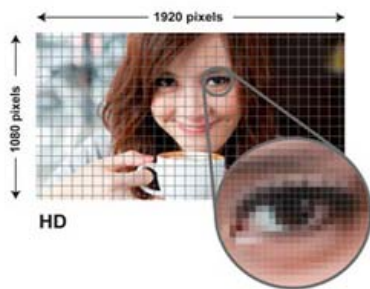

65" Class (64.5" diagonal) XBR 4K Ultra HD TV

Model: XBR-65X900A

Watch It Change Everything

Once you've seen the world in 4K Ultra High Definition, there's no looking back. With Sony 4K Ultra HD, breathtaking detail is depicted with pinpoint accuracy for the most natural images. You also get the widest color spectrum we've ever offered and 65 watts³ of powerful sound from six front-facing speakers. It's quite simply the most immersive, highest resolution TV experience possible.

Full HD | 1920 x 1080
approximately 2 million pixels

4K Ultra HD | 3840 x 2160
greater than 8 million pixels

Upscale Everything You Watch To 4K Ultra HD

See more on TV than ever before with over 8 million individual pixels (3,840 x 2,160) compared to about 2 million (1,920 x 1,080) on your current HDTV¹. Advanced picture processing also ensures that every single pixel displays images with superb brightness and authentic detail. It's the highest resolution picture Sony has ever produced on a TV. /

- **Design Features**

- Sense of QUARTZ : Yes
- Illumination LED : Yes
- Stand Design : Circle / Chrome Plating

- **Display**

- Screen Size (measured diagonally) : 65"(64.5")
- Display Resolution : 4K(3840x2160)
- Viewing Angle (Up/Down) : 178(89/89)
- Aspect Ratio : 16:9
- Screen Size (cm) : 163.9cm
- Dynamic Contrast Ratio : over 1 million
- Viewing Angle (Right/Left) : 178(89/89)