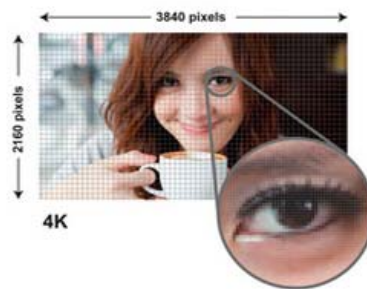

65" Class (64.5" diagonal) XBR 4K Ultra HD TV

Model: XBR-65X900A

Watch It Change Everything

Once you've seen the world in 4K Ultra High Definition, there's no looking back. With Sony 4K Ultra HD, breathtaking detail is depicted with pinpoint accuracy for the most natural images. You also get the widest color spectrum we've ever offered and 65 watts³ of powerful sound from six front-facing speakers. It's quite simply the most immersive, highest resolution TV experience possible.

Full HD | 1920 x 1080
approximately 2 million pixels

4K Ultra HD | 3840 x 2160
greater than 8 million pixels

Upscale Everything You Watch To 4K Ultra HD

See more on TV than ever before with over 8 million individual pixels (3,840 x 2,160) compared to about 2 million (1,920 x 1,080) on your current HDTV¹. Advanced picture processing also ensures that every single pixel displays images with superb brightness and authentic detail. It's the highest resolution picture Sony has ever produced on a TV. /

- **Design Features**

- Sense of QUARTZ : Yes
- Illumination LED : Yes
- Stand Design : Circle / Chrome Plating

- **Display**

- Screen Size (measured diagonally) : 65"(64.5")
- Display Resolution : 4K(3840x2160)
- Viewing Angle (Up/Down) : 178(89/89)
- Aspect Ratio : 16:9
- Screen Size (cm) : 163.9cm
- Dynamic Contrast Ratio : over 1 million
- Viewing Angle (Right/Left) : 178(89/89)