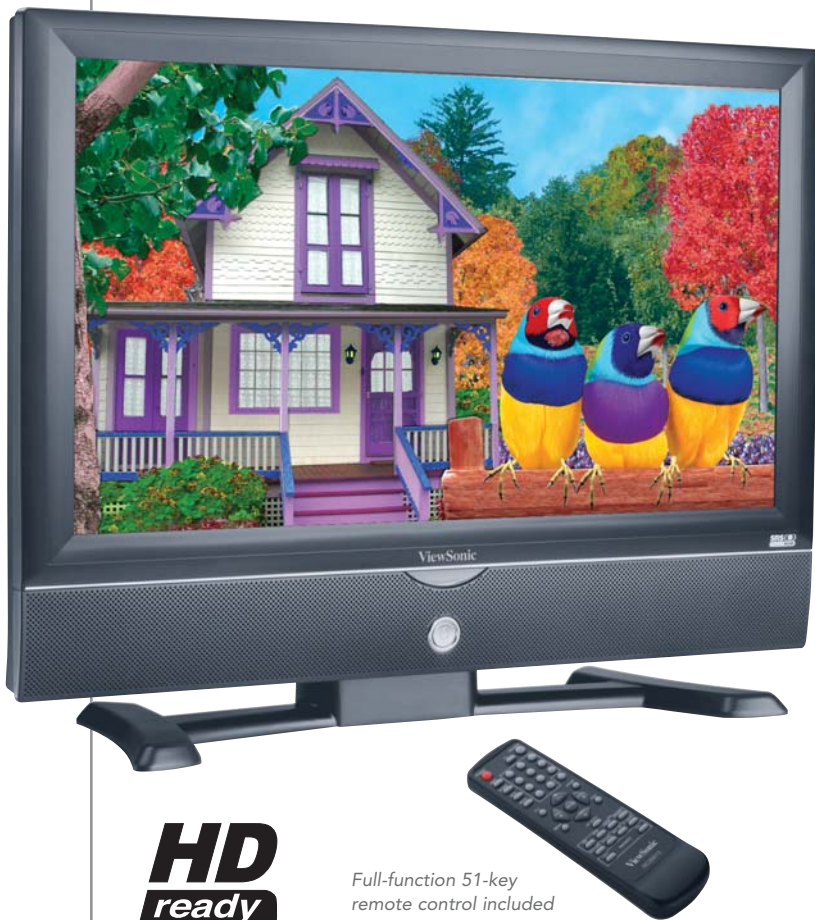

N2750w

27" NEXTVISION® WIDESCREEN LCD TV

WITH SRS WOW SURROUND SOUND

Brilliant entertainment.

Experience the brilliant difference in high-definition video entertainment with ViewSonic's N2750w high-performance 27" widescreen LCD TV. With a visually appealing, contemporary, slim design, the N2750w is ready to deliver STUNNING HIGH-DEFINITION TELEVISION as well as enhanced and standard television signals. Immerse yourself in the brilliant colors and crisp images delivered by true 1366x768 resolution and high brightness and contrast ratios. Multiple video and audio connections allow you to connect HD set top boxes, DVD players, game consoles and more to BUILD A COMPLETE HIGH-DEFINITION HOME ENTERTAINMENT SYSTEM around the N2750w. The powerful 20-watt stereo speakers and SRS WOW virtual surround sound capability complete your home entertainment experience. ViewSonic has built long term compatibility into the N2750w so you will continue to enjoy high-definition video entertainment in the future.