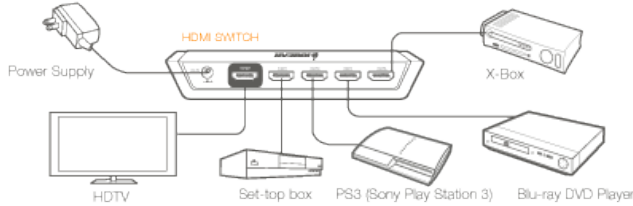

4-Port HDMI Automatic Switch with Remote and HDMI Cable

How does it work?

IOGEAR's unique High-Definition Automatic Switch (HDAS) will automatically sense the audio/video information coming into the HDMI Ports and automatically switch to the correct / active port allowing a seamless and user friendly switch. IOGEAR's automatic HDMI switch is great for all your HD device's such as your Blu-ray / DVD players, game consoles, set-top boxes (cable / satellite), and more!

Product Requirements

- HDTV or computer monitors with HDMI connections
- HD digital media devices with HDMI connections such as DVD players, video game consoles, A/V receivers, media servers, computers, set top boxes and many more
- Backward compatible with DVI devices with a DVI (male) to HDMI (female) adapter

Package Contents

- 1x 4-Port HDMI Automatic Switch
- 1x Switch Remote
- 1x 6ft HDMI (Male-Male) Cable
- 1x Power Adapter
- 1x Quick Start Guide
- 1x Warranty / Registration Card

Specifications

Function	GHDMIAS4	Dimensions	GHDMIAS4
Power		Unit Dimensions	
Voltage	6V	Width	6.4in(16.4cm)
Amps	0.15	Height	3.5in(8.8cm)
Power Consumption	DC 6V	Depth	0.9in(2.2cm)
Operating Temperature	32F~122F (0C~50C)	Inner Pack	
Storage Temperature	-4F~140F (-20C~60C)	Width	17.6 in (44.6 cm)
Operating System Support	Consumer Electronics with HDMI Support	Height	16.2 in (41.0 cm)
Humidity	0 - 80% RH (Non Condensing)	Depth	3.4 in (8.5 cm)
Daisy Chain	Dependance on Signal Strength and Cable Distance	Inner Pack Qty.	3
Cable Connections		Unit Package Dimensions	
Input	HDMI	Width	8.39in(21.3cm)
Output	HDMI	Height	7.8in(19.8cm)
Signal Type	HDMI Digital	Depth	2.9in(7.2cm)
Connectors (Input)	4 x HDMI Female	Master Carton	
Connectors (Output)	1 x HDMI Female	Width	18.0 in (45.8 cm)
Video Performance	1080p	Height	16.6 in (42.2 cm)
Power Adapter	Universal power adapter 100-240V~50/60Hz	Depth	11.0 in (28.0 cm)
		Master Carton Qty.	12
		Weight	
		Master Carton Wt.	20 lbs
		Inner Pack Wt.	5.7 lbs
		Unit Pack Wt.	1.2 lbs
		Unit Wt.	0.53 lbs