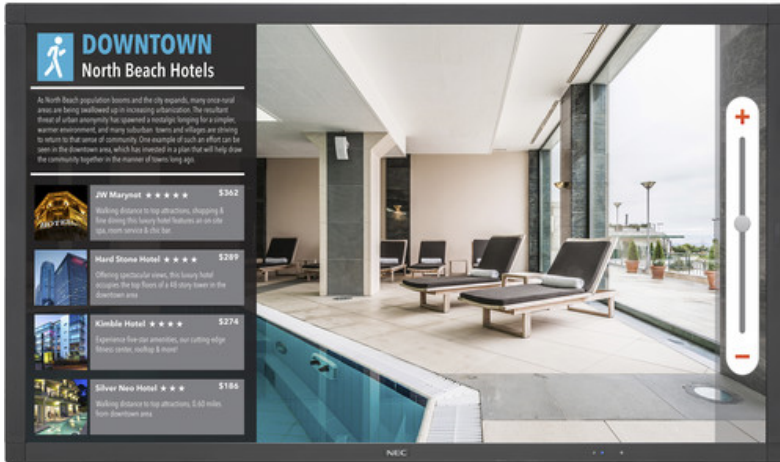

40" Touch Screen LCD NEC P140

The 40" Touch Integrated Large-Screen Display from NEC features high quality resolution, a brightness rating, a 4000:1 static contrast ratio, and support for over one billion colors. With integrated IR Touch capabilities, it allows for smooth integration into any type of environment with up to 10 simultaneous points of contact. It is equipped with multiple ports for connecting a variety of video sources. For your convenience, the display has a micro SD card slot and USB ports that support media playback, as well as LAN ports for longer connections. It even includes expandability options.

Product Highlights

- Screen Size: 40"
- Type: LCD Touch
- Input: VGA, DVI, HDMI, USB
- Resolution: 1920x1080
- Aspect Ratio: 16:9
- 1920 x 1080 Resolution
- 440 cd/m² Brightness
- 4000:1 Contrast Ratio
- 1.07 Billion Colors
- DVI-D, HDMI, DisplayPort, and VGA Ports
- microSD Card Slot