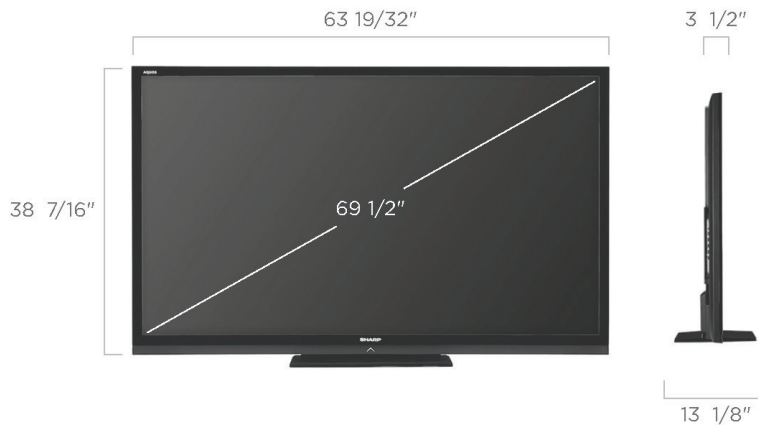

SHARP
AQUOS

70" LED SMART TV

- 70" Class (69 1/2" diagonal) (62% more screen area than a 55" Class)
- Full HD 1080p
- Edge lit LED
- Built-in Wi-Fi
- SmartCentral user interface with access to Netflix, Vudu, CinemaNow, YouTube, Facebook, and Twitter
- 120Hz refresh rate

MODEL OVERVIEW

The 70LE640 is part of our high-definition AQUOS® LED TV line. This 70" class (69 1/2" diagonal) model features our 1080p edge lit LED panel, delivering a natural, vibrant picture quality. And with built-in Wi-Fi and our SmartCentral user interface, you'll have access to today's most popular apps.

Phone: 407.478.8600 | Fax: 407.478.8601 | Info@TotalRentalSolutions.com

www.TotalRentalSolutions.com

AQUOS®
LEDFULL
HD 1080P

The AQUOS® LC-70LE632U 70" Class (69.5" Diagonal) is a high-performance large screen LCD TV. The Sharp Full HD 1080p X-Gen Panel produces a breathtaking picture quality that is second to none. The LC-70LE632U has built-in ATSC/QAM/NTSC tuners and 4 HDMI® inputs, compatible with 1080p signals, as well as 2 HD 1080p component inputs. It features a sleek piano black cabinet and subtle recessed bottom-mounted speakers.

Features

Full HD 1080p (1920 x 1080) Resolution - with more than 8 million dots for the sharpest picture possible.

Full Array UltraBrilliant LED System - includes a unique "double-dome" light amplifier lens and multicolor LEDs, enabling high brightness and color purity.