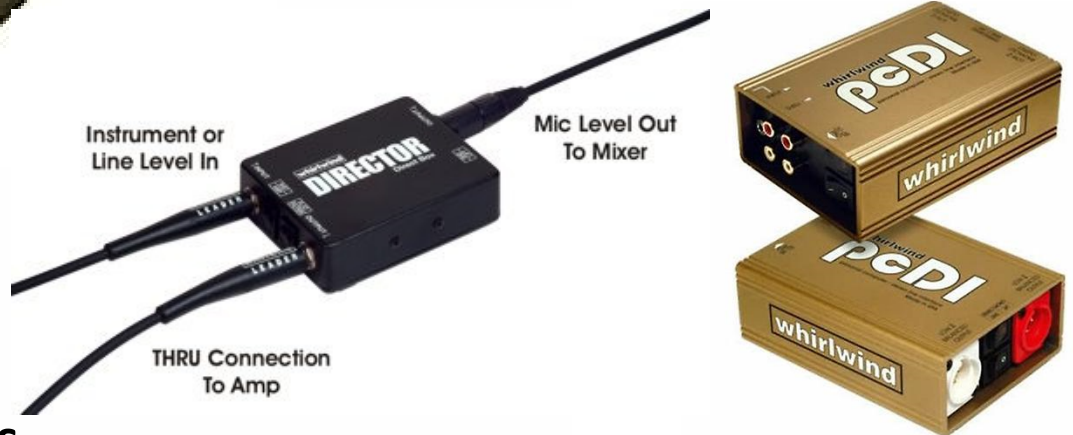

Whirlwind Professional D.I. Box

The Whirlwind Professional D.I. (Direct Injection) converts unbalanced and/or high impedance instrument signals into a format suitable for direct connection to a mixing console's mic input - without the use of a microphone.

Product Weight: 0.65 lb

Dimensions: 7.5 x 7.0 x 1.6"

Product Highlights

- Stereo to Mono Direct Box
- Single Input Passive DI
- 1/8" Stereo Mini TRS Input
- Dual RCA Inputs

We deliver the highest quality,
dependable equipment with
24/7 support