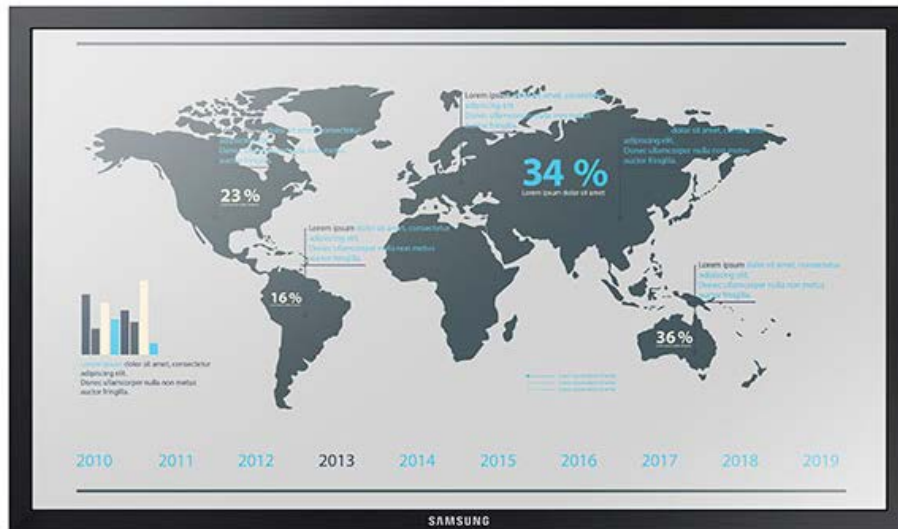

Samsung 55" Touch Screen Overlay (TD55LDAH)

Product Specifications:

- Compatible Model: DB55D
- Touch Technology: IR
- Touch Points: 2 Drawing, 10 Touch
- Dimensions: 49.89" x 29" x 1.95"
- Weight: 21.7 lbs