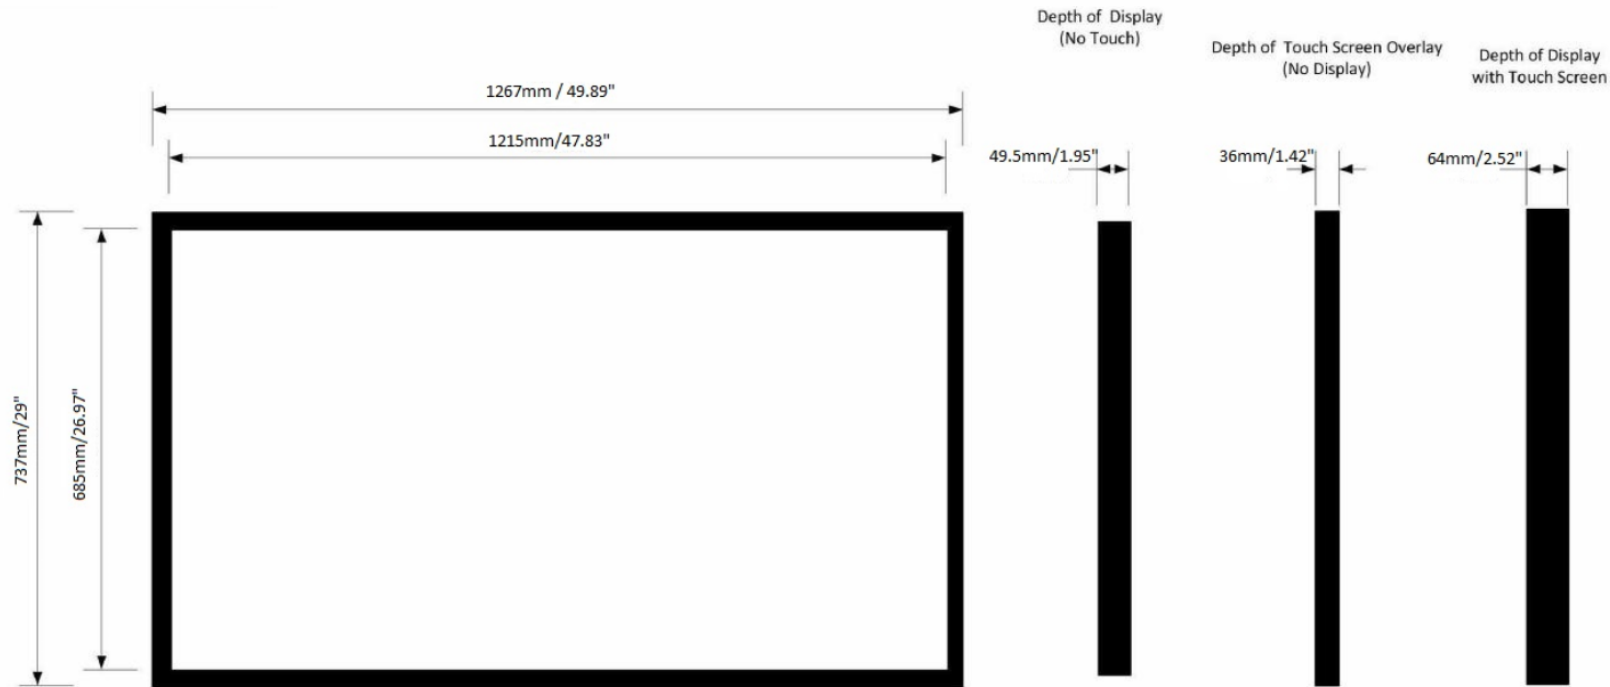

Samsung 55" Touch Screen Overlay (TD55LDAH)

Rent by the day, week, or longer!

The TRS Difference

- TRS offers you **peace-of-mind**, providing outstanding service from meeting to meeting.
- **Worldwide Service**, support and equipment, available **24 hours a day, 7 days a week**.
- **One point-of-contact** that will be able to learn & grow with you and your events.
- **Dedicated and professional onsite technicians.**
- **Reliable and consistent technology & support.**